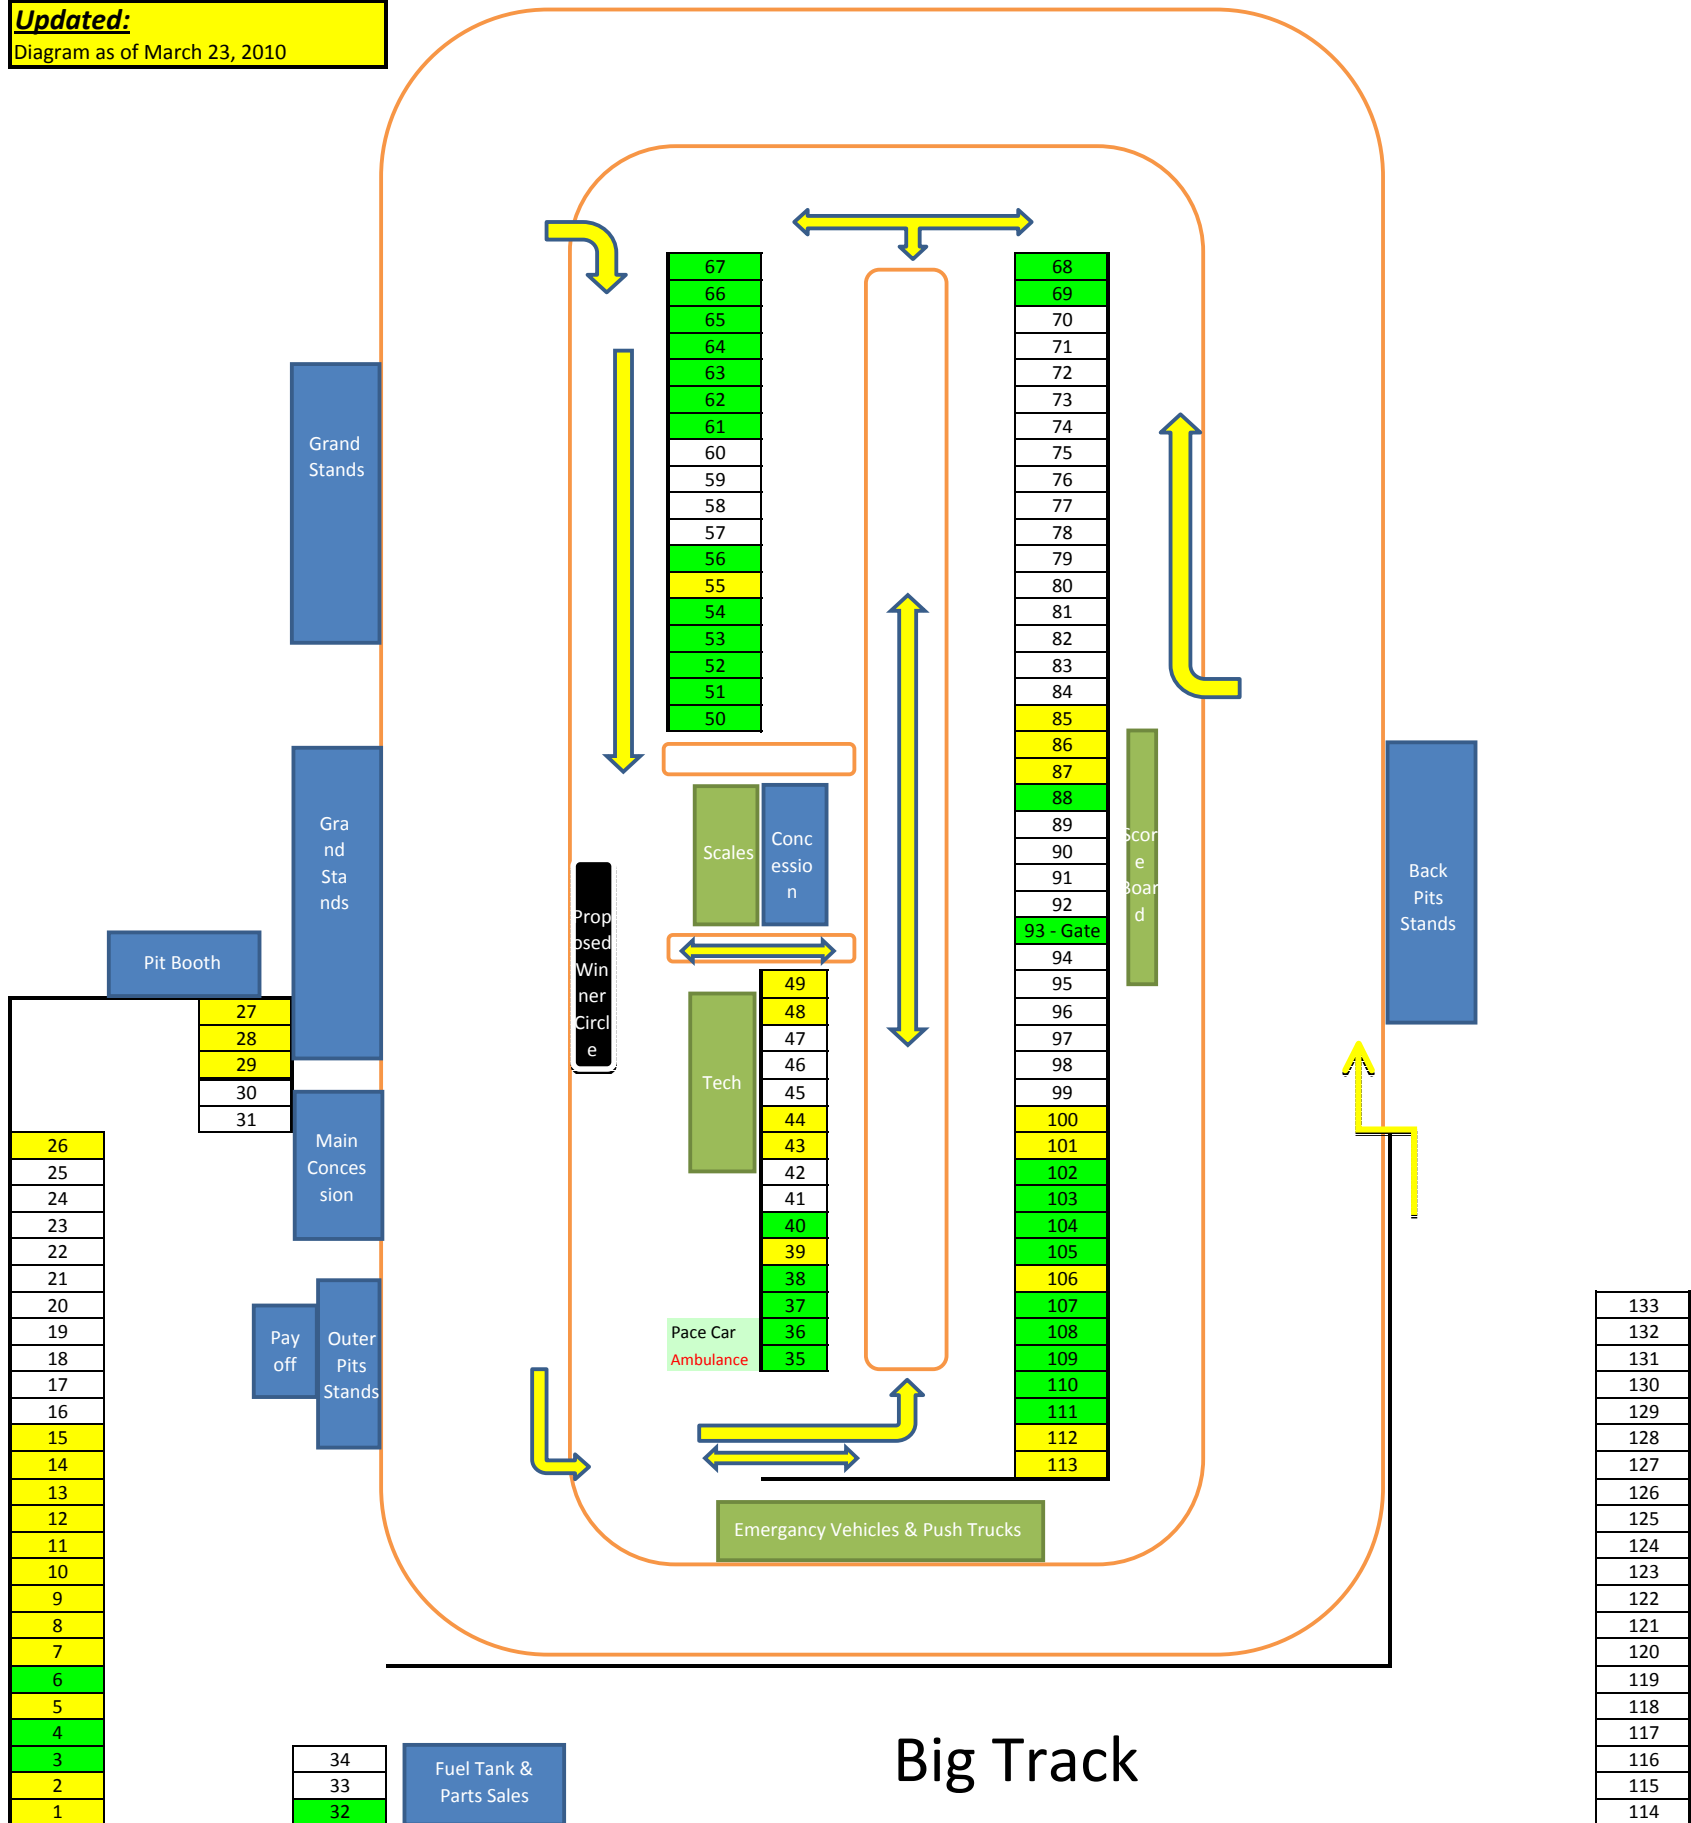

Susquehanna Speedway Park Reserved Parking Map

Updated:
Diagram as of March 23, 2010

Color Key:

Yellow = Reserved Spots for 2009 (become available if not paid by March 23, 2010)

Green = Reserved and Paid for 2010

Infield Pits:

35		Hahn Racing
36		Hahn Racing
37		Hahn Racing
38		Hahn Racing
39	71	Sean Todd
40		David Goode Sr.
41		
42		
43		Matt Adams
44		Matt Adams
45		
46		
47		
48		Beinhower Racing
49		Beinhower Racing
50		Broderick Racing
51		Broderick Racing
52	39	Patrick McClane
53		Troy McClane
54		Brian Rehbein
55		Dan Snyder
56		Jeremy Becker
57		
58		
59		
60		
61	2	Jason Failor
62	2A	Jason Failor
63	77	Doug Bennett
64	34	Marshall McMullen
65	O1	Mike Zeigler Jr
66	21A	Mike Zeigler Jr
67	34Z	Jaynee Zeigler Jr
68	OO7	Eric McClane
69	O7	Bruce McClane

Outside Turn 2 Pits (Classic Cars, PENNMAR, Legends Cars):

114
115
116
117
118
119
120
121
122
123
124
125
126
127
128
129
130
131
132
133

Susquehanna Speedway Park
Reserved Parking Map

70			
71			
72			
73			
74			
75			
76			
77			
78			
79			
80			
81			
82			
83			
84			
85	56	Jimmy Slaseman	
86	5	Dustin Hollinger	
87	26	Ken Braafhart	
88	62B	Randy Blank	
89			
90			
91			
92			
93	88P	Brett Pickle	
94			
95			
96			
97			
98			
99			
100	FOUR	Ed Richards	
101	FOUR	Ed Richards	
102	9	J-Mart Racing	
103	9	J-Mart Racing	
104	98	Steve Ramsey	
105	7P	Jim Palm Jr.	
106	40	John Frye	
107	19	Brent Hake	
108	21H	Travi Horan	
109		Scott Racing	
110		Scott Racing	
111		Scott Racing	
112	11	Sam Rial	
113	11	Sam Rial	

Susquehanna Speedway Park
Reserved Parking Map

Susquehanna Speedway Park
Reserved Parking Map